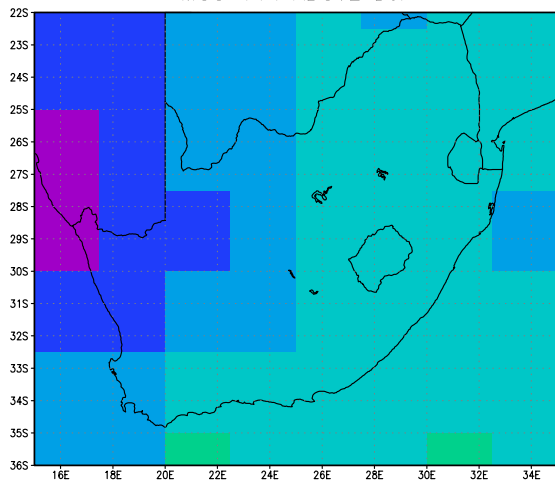

MOS-PP: ABOVE DJF

GrADS: COLA/IGES

2003-12-13-15:54

MOS-PP: NORMAL DJF

GrADS: COLA/IGES

2003-12-13-15:54

MOS-PP: BELOW DJF

GrADS: COLA/IGES