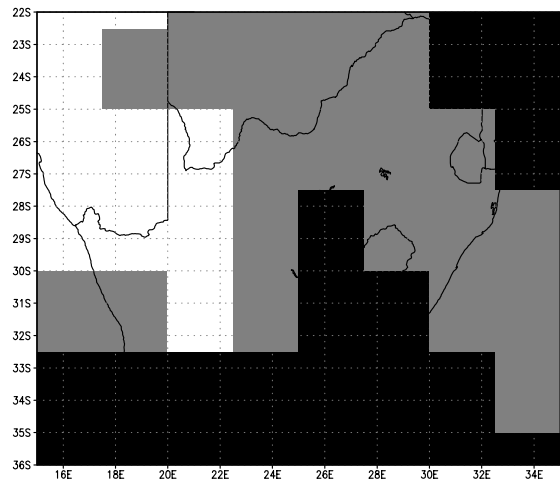

MOS-PP: ABOVE DJF

GrADS: COLA/IGES

2003-12-13-15:54

MOS-PP: NORMAL DJF

GrADS: COLA/IGES

2003-12-13-15:54

MOS-PP: BELOW DJF

GrADS: COLA/IGES