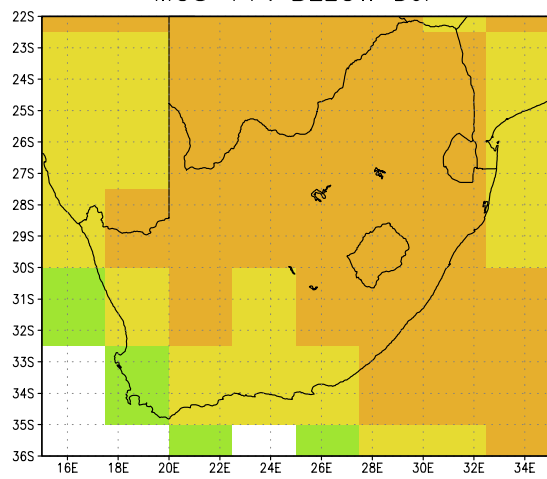

MOS-PP: ABOVE DJF

GrADS: COLA/IGES

2003-12-13-15:54

MOS-PP: NORMAL DJF

GrADS: COLA/IGES

2003-12-13-15:54

MOS-PP: BELOW DJF

GrADS: COLA/IGES