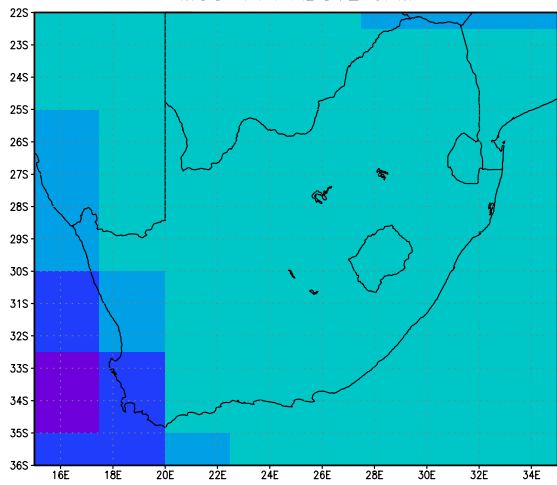

MOS-PP: ABOVE JFM

GrADS: COLA/IGES

2003-12-13-15:54

MOS-PP: NORMAL JFM

GrADS: COLA/IGES

2003-12-13-15:54

MOS-PP: BELOW JFM

GrADS: COLA/IGES