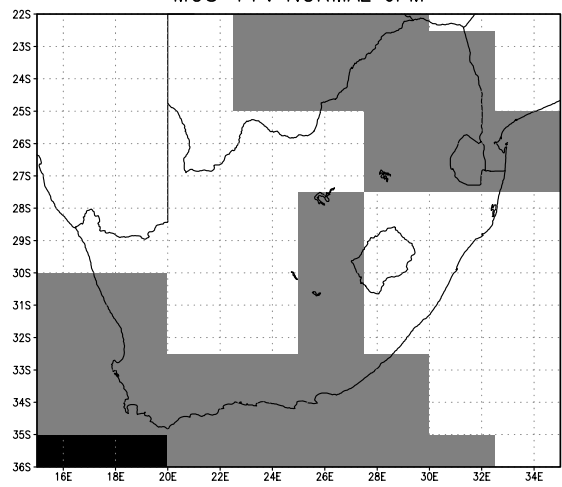

MOS-PP: ABOVE JFM

GrADS: COLA/IGES

2003-12-13-15:54

MOS-PP: NORMAL JFM

GrADS: COLA/IGES

2003-12-13-15:54

MOS-PP: BELOW JFM

GrADS: COLA/IGES