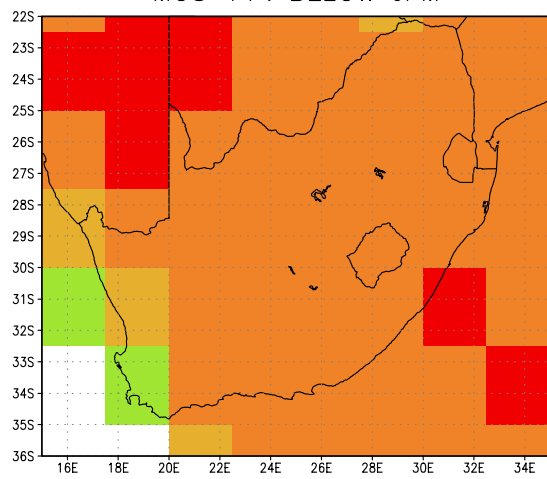

MOS-PP: ABOVE JFM

GrADS: COLA/IGES

2003-12-13-15:54

MOS-PP: NORMAL JFM

GrADS: COLA/IGES

2003-12-13-15:54

MOS-PP: BELOW JFM

GrADS: COLA/IGES